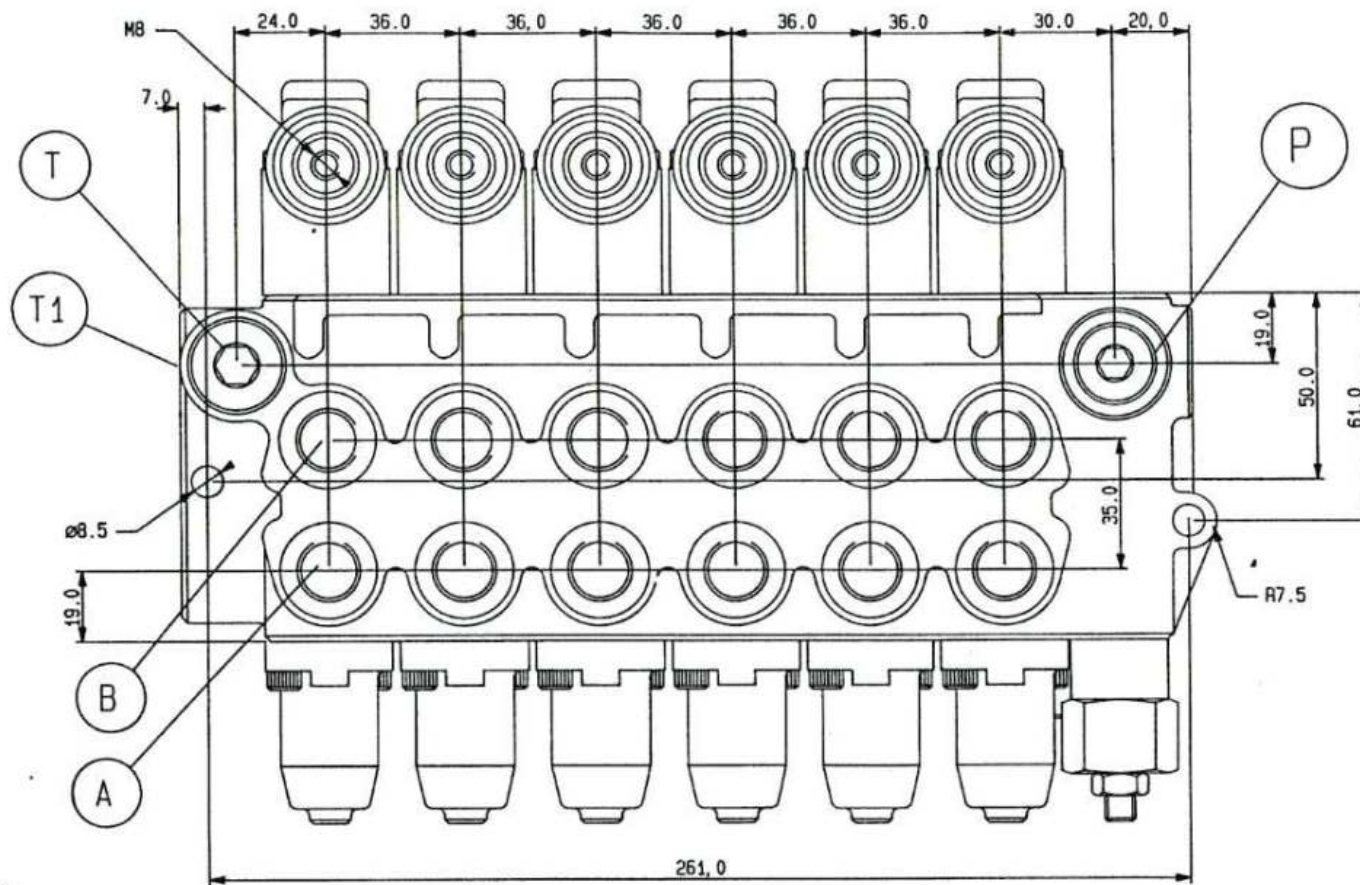

O.R.T.A.
OLEODINAMICA
S.R.L.

O.R.T.A srl-BRESCIA-LAY-OUT MB/256-A1A1A1A1A1-25600

REG. MASSIMA PRESSIONE

CARATTERISTICHE		ATTACCHI	STANDARD	SPEC-12	SPEC-UNF	SPEC-UNF-1
PORTATA NOMINALE	30 LT/MIN	P	3/8-BSP	1/2 BSP	3/4-16 UNF	9/16-18 UNF
PORTATA MASSIMA	48 LT/MIN	A-B	3/8 BSP	1/2 BSP	3/4-16 UNF	9/16-18 UNF
PRESSIONE MASSIMA	25 MPa	T	1/2-BSP	1/2 BSP	7/8-16 UNF	3/4-16 UNF
PRESS MAX SU -T-	7 MPa	T1	1/2-BSP	1/2-BSP	1/2-BSP	1/2-BSP