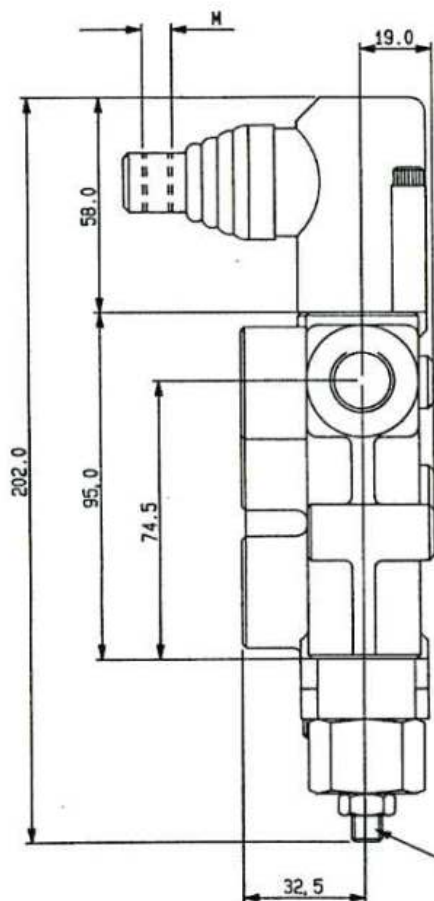

O.R.T.A.
OLEODINAMICA
S.R.L.

O.R.T.A srl-BRESCIA-LAY-OUT MB/256-A1A1A1A1A1-25600

REG. MASSIMA PRESSIONE

CARATTERISTICHE		ATTACCHI	STANDARD	SPEC-12	SPEC-UNF	SPEC-UNF-1
PORTATA NOMINALE	30 LT/MIN	P	3/8-BSP	1/2 BSP	3/4-16 UNF	9/16-18 UNF
PORTATA MASSIMA	48 LT/MIN	A-B	3/8 BSP	1/2 BSP	3/4-16 UNF	9/16-18 UNF
PRESSIONE MASSIMA	25 MPa	T	1/2-BSP	1/2 BSP	7/8-16 UNF	3/4-16 UNF
PRESS MAX SU -T-	7 MPa	T1	1/2-BSP	1/2-BSP	1/2-BSP	1/2-BSP